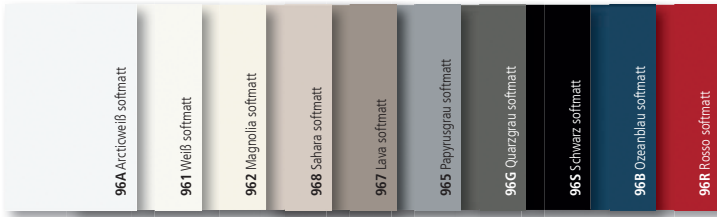

Frontübersicht

PG 1 MANHATTAN UNI

PG 1 MANHATTAN

PG 1 TIMBER

PG 2 FEEL

PG 2 STONE

PG 2 Metal

PG 2 LUX

PG 2 ARTWOOD

PG 3 Flair

PG 4 SOFT LACK

PG 4 SOFT LACK

PG 5 CORONA

PG 6 NOVA LACK

PG 6 PORTLAND

PG 6 FERRO