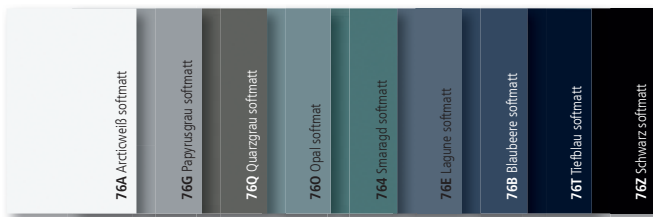

Frontübersicht

PG 1 MANHATTAN UNI

PG 1 MANHATTAN

PG 1 TIMBER

PG 2 FEEL

PG 2 STONE

PG 2 Metal

PG 2 LUX

PG 2 ARTWOOD

PG 3 Flair

PG 4 SOFT LACK

PG 4 SOFT LACK

PG 5 CORONA

PG 6 NOVA LACK

PG 6 PORTLAND

PG 6 FERRO

PG 7 GLAS TEC SATIN

PG 7 GLAS TEC PLUS

PG 7 NATURE

PG 8 LEGNO